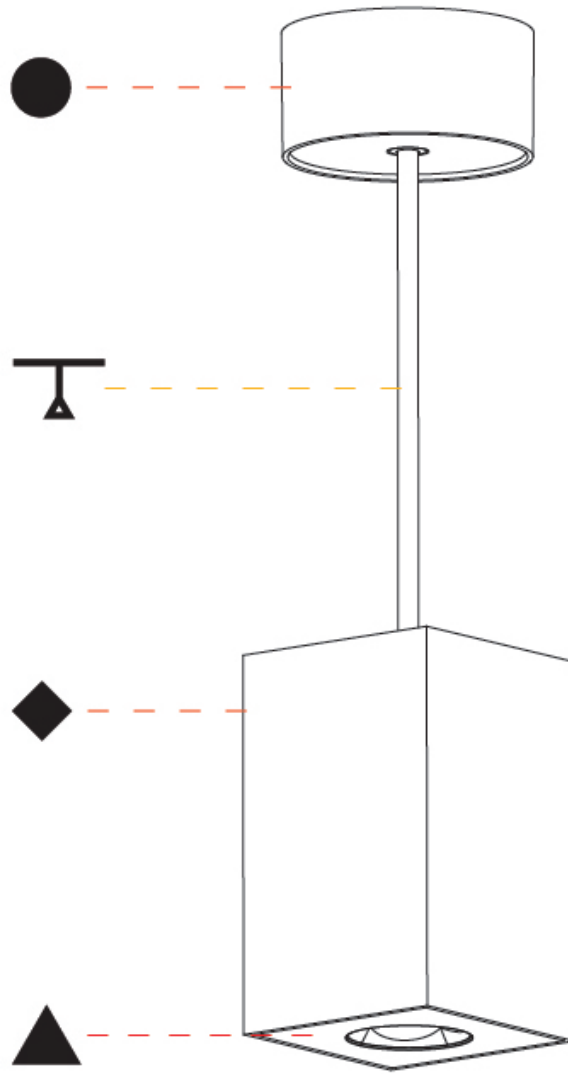

OIKO PRO SQUARE SUSPENSION

A300398-

PROJECT	_____
TYPE	_____
SPECIFIER	_____
QUANTITY	_____
DATE	_____

A