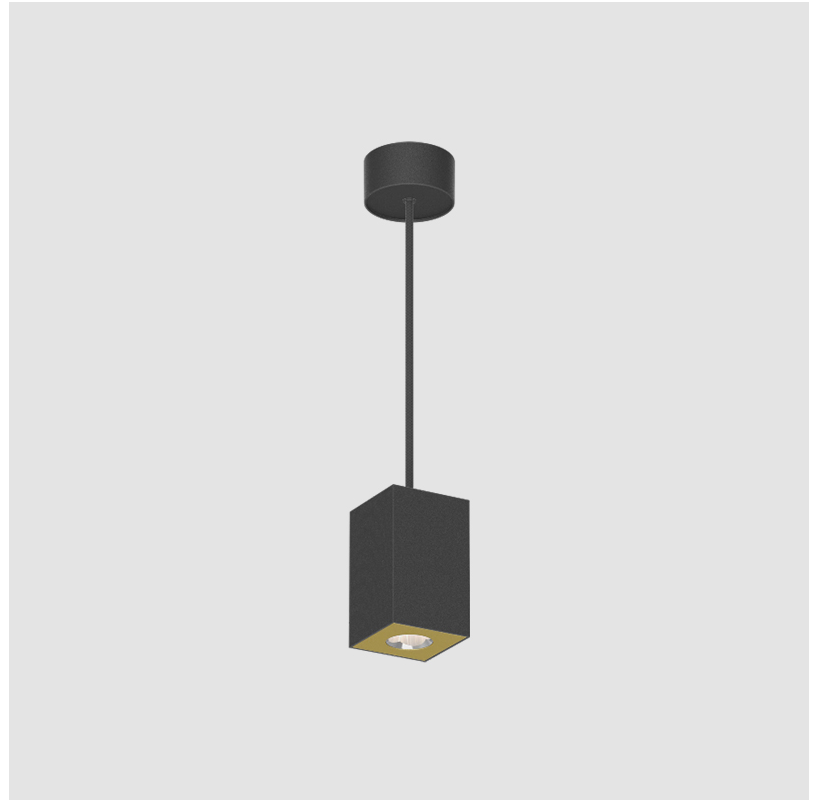

GENERAL

Series: Oiko Pro Square
Brand: Prolicht
Division: Architectural
Mounting Type: Suspension
Mounting Location: Ceiling
Subcategory: Pendant

PHYSICAL

Shape: Square
Length (mm): 75
Length (in): 2 ¹⁵/₁₆
Width (mm): 75
Width (in): 2 ¹⁵/₁₆
Height (mm): 125
Height (in): 4 ¹⁵/₁₆
Light Distribution: Direct
Weight (kg): 0.769

Fixture Finish: SSR / BKV / CWI / CRY / HAB / UFT / ITA / RUA / FTG / MYG / LOD / PUS / FRO / FUP / KIA / POP / BLS / SPG / MEY / GOH / GUM / CHC / COM / ABZ / JAG / OBR / MOS / ROR

Fixture Material: Metal
Cable Details: 2,000mm / 6,000mm Cable - Options : Transparent, Black, White, Red, Orange

ELECTRICAL

Lamp Type: LED (Zhaga Standard)
Input Wattage (W): 12.9
Dimming: Tri-Mode (Non-Dimming and Phase Dimming (120Vac only) and 0-10V Dimming)
Driver Included: No
Driver Location: Remote
Driver Type: Constant Current - Universal
Driver Class: Class 2
Input Voltage (V): 120 - 277
Constant Current (MA): 350

LED

Color Temperature (°K): 2700 / 3000 / 3500 / 4000
Max. Delivered Lumen (lm): 1218 / 1214 / 1272 / 1283
Nominal Lumen (lm): 1473 / 1468 / 1538 / 1552
CRI: >90 CRI
Lamp Life (hrs): 50000

OPTICAL

Reflector°: 34
Adjustability: Fixed

RATINGS AND CERTIFICATIONS

Certified By: Certified for North American Standards
IP rating: IP20